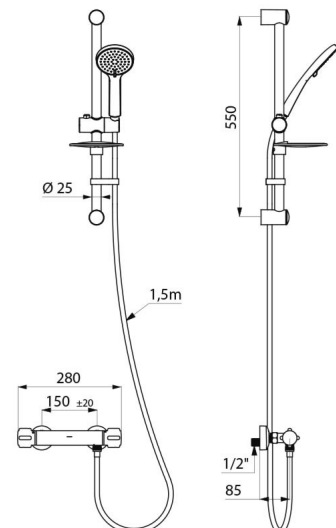

SECURITHERM securitouch thermostatic shower kit

Ref. H9739KIT

Shower kit with thermostatic mixer

2024 UK public price excluding VAT: £488.36

DESCRIPTION

SECURITHERM securitouch thermostatic shower kit - Ref. H9739KIT

SECURITHERM dual control thermostatic shower kit:

- Shower mixer with scale-resistant, thermostatic cartridge: Mixer with anti-scalding failsafe: shuts off automatically if cold water supply fails.

Prevents cold showers: shuts off automatically if hot water supply fails.

Scale-resistant thermostatic cartridge for temperature adjustment.

1/4-turn ceramic head for flow rate adjustment.

Temperature control from 25 - 40°C with temperature limiter set at 38°C.

Thermal shocks are possible without removing the control knob or shutting off the cold water supply.

Flow rate regulated at 9 lpm.

Chrome-plated brass body with CLASSIC controls.

M1/2" shower outlet.

Filters and non-return valves integrated in F3/4" inlets.

Mixer with offset STOP/CHECK wall connectors, M1/2" M3/4".

- Sliding shower head holder (ref. 813) on a chrome-plated riser rail (ref. 821) with soap dish and flexible shower hose (ref. 836T1).

- Shower hose retaining collar (ref. 830).

Mixer ideal for healthcare facilities, retirement and care homes, hospitals and clinics.

Mixer suitable for people with reduced mobility.

Shower mixer with 30-year warranty.

TECHNICAL CHARACTERISTICS

SECURITHERM securitouch thermostatic shower kit - Ref. H9739KIT

Connector	M1/2"
Technology	SECURITHERM thermostatic mixer
Width	280mm
Flow rate	9 lpm
Temperature limiter	Yes
Finish	Chrome-plated brass
Norms	ACS

ADVANTAGES

SECURITHERM: Optimum anti-scalding safety

Pre-set maximum temperature limiter

Thermostatic: total temperature stability