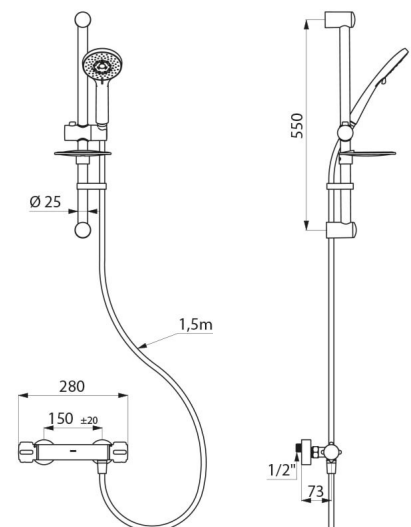

Shower kit with thermostatic mixer

Ref. H9739SKIT

Dual control thermostatic mixer

2024 UK public price excluding VAT: £433.22

DESCRIPTION

Shower kit with thermostatic mixer - Ref. H9739SKIT

SECURITHERM dual control thermostatic shower kit:

- Shower mixer with scale-resistant, thermostatic cartridge: Mixer with anti-scalding failsafe: shuts off automatically if cold water supply fails.

Prevents cold showers: shuts off automatically if hot water supply fails.

Scale-resistant thermostatic cartridge controls the temperature.

1/4-turn ceramic head for flow rate adjustment.

Temperature control from 25 - 40°C with temperature limiter set at 38°C.

Thermal shocks are possible without removing the control knob or shutting off the cold water supply.

Flow rate regulated at 9 lpm.

Chrome-plated body and CLASSIC controls.

M1/2" shower outlet.

F3/4" inlets with integrated filters and non-return valves.

Mixer with 2 offset standard wall connectors, M1/2" M3/4".

- Sliding shower head holder (ref. 813) on a chrome-plated riser rail (ref. 821) with soap dish and flexible shower hose (ref. 836T1).
- Shower hose retaining collar (ref. 830).

Mixer ideal for healthcare facilities, retirement and care homes, hospitals and clinics.

Thermostatic mixer suitable for people with reduced mobility.

Shower kit with 30-year warranty.

TECHNICAL CHARACTERISTICS

Shower kit with thermostatic mixer - Ref. H9739SKIT

Connector	M1/2"
Technology	SECURITHERM thermostatic mixer
Depth	73mm
Length	281mm
Width	280mm
Flow rate	9 lpm
Temperature limiter	Yes
Finish	Chrome-plated brass
Norms	ACS
Warranty	

ADVANTAGES

SECURITHERM: Optimum anti-scalding safety

Pre-set maximum temperature limiter

Thermostatic: total temperature stability