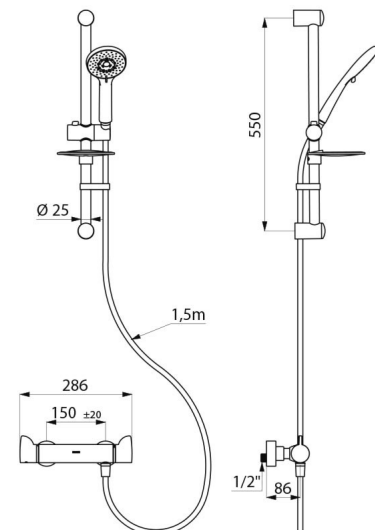

Thermostatic SECURITHERM securitouch auto-drain shower kit.

Ref. H9741KIT

Thermostatic shower kit with H971 mixer

2025 UK public price excluding VAT: £501.39

DESCRIPTION

Thermostatic SECURITHERM securitouch auto-drain shower kit. - Ref. H9741KIT

Riser rail with dual control thermostatic mixer.
Shower kit with SECURITHERM thermostatic shower mixer.
Mixer with anti-scalding failsafe: shuts off automatically if cold water supply fails.
Prevents cold showers: shuts off automatically if hot water supply fails.
Securitouch thermal insulation prevents burns.
Scale-resistant thermostatic cartridge adjusts the temperature.
¼-turn ceramic head for flow rate adjustment.
Temperature control from 25 - 41°C.
Double temperature limiter: 1st limiter set at 38°C can be overridden, 2nd limiter set at 41°C.
Thermal shocks are possible without removing the control knob or shutting off the cold water supply.
Flow rate regulated at 9 lpm.
Chrome-plated brass body with ERGO control knobs.
M1/2" shower outlet.
F3/4" inlets with integrated filters and non-return valves.
Mixer with 2 offset STOP/CHECK wall connectors, M1/2" M3/4".

- Sliding shower head holder (ref. 813) on a chrome-plated riser rail (ref. 821) with soap dish and flexible shower hose (ref. 836T1).
- Shower hose retaining collar (ref. 830).

Mixer ideal for healthcare facilities, retirement and care homes, hospitals and clinics.
Thermostatic mixer suitable for people with reduced mobility.
Shower kit with 30-year warranty.

TECHNICAL CHARACTERISTICS

Thermostatic SECURITHERM securitouch auto-drain shower kit. - Ref. H9741KIT