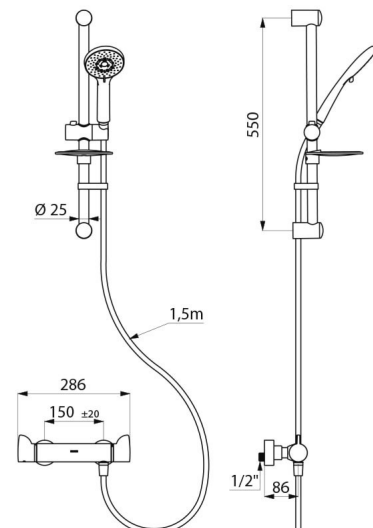

Thermostatic SECURITHERM securitouch auto-drain shower kit.

Ref. H9741KIT

Thermostatic shower kit with H971 mixer

2024 UK public price excluding VAT: £444.80

DESCRIPTION

Thermostatic SECURITHERM securitouch auto-drain shower kit. - Ref. H9741KIT

Riser rail with dual control thermostatic mixer.
Shower kit with SECURITHERM thermostatic shower mixer.
Mixer with anti-scalding failsafe: shuts off automatically if cold water supply fails.
Prevents cold showers: shuts off automatically if hot water supply fails.
Securitouch thermal insulation prevents burns.
Scale-resistant thermostatic cartridge adjusts the temperature.
¼-turn ceramic head for flow rate adjustment.
Temperature control from 25 - 41°C.
Double temperature limiter: 1st limiter set at 38°C can be overridden, 2nd limiter set at 41°C.
Thermal shocks are possible without removing the control knob or shutting off the cold water supply.
Flow rate regulated at 9 lpm.
Chrome-plated brass body with ERGO control knobs.
M1/2" shower outlet.
F3/4" inlets with integrated filters and non-return valves.
Mixer with 2 offset STOP/CHECK wall connectors, M1/2" M3/4".

- Sliding shower head holder (ref. 813) on a chrome-plated riser rail (ref. 821) with soap dish and flexible shower hose (ref. 836T1).
- Shower hose retaining collar (ref. 830).

Mixer ideal for healthcare facilities, retirement and care homes, hospitals and clinics.
Thermostatic mixer suitable for people with reduced mobility.
Shower kit with 30-year warranty.

TECHNICAL CHARACTERISTICS

Thermostatic SECURITHERM securitouch auto-drain shower kit. - Ref. H9741KIT