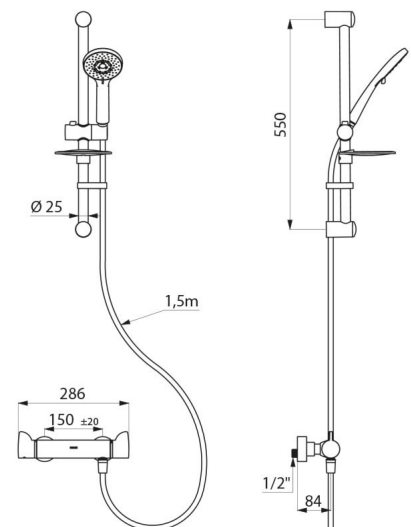

Shower kit with thermostatic mixer

Ref. H9741SKIT

Shower kit with thermostatic mixer

2025 UK public price excluding VAT: £466.97

DESCRIPTION

Shower kit with thermostatic mixer - Ref. H9741SKIT

Shower riser rail with thermostatic dual control mixer.
Shower kit with SECURITHERM thermostatic shower mixer.
Mixer with anti-scalding failsafe: shuts off automatically if cold water supply fails.
Prevents cold showers: shuts off automatically if hot water supply fails.
Securitouch thermal insulation prevents burns.
Scale-resistant thermostatic cartridge adjusts the temperature.
¼-turn ceramic valve head adjusts the flow rate.
Temperature control from 25°C up to 41°C.
Double temperature limiter: 1st limiter set at 38°C, 2nd limiter set at 41°C.
Thermal shocks are possible without removing the control knob or shutting off the cold water.
Flow rate regulated at 9 lpm.
Chrome-plated body and ERGO controls.
M1/2" shower outlet.
Filters and non-return valves integrated in the inlets, F3/4".
Mixer with offset standard wall connectors.

- Sliding shower head holder (ref. 813) on a chrome-plated riser rail (ref. 821) with soap dish and flexible shower hose (ref. 836T1).
- Shower head retaining collar (ref. 830).

Mixer ideal for healthcare facilities, retirement and care homes, hospitals and clinics
Mixer suitable for people with reduced mobility.
Shower kit with 30-year warranty.

TECHNICAL CHARACTERISTICS

Shower kit with thermostatic mixer - Ref. H9741SKIT

Connector	M1/2"
Technology	SECURITHERM Securitouch thermostatic mixer,
Depth	84mm
Length	286mm
Flow rate	9 lpm
Temperature limiter	Yes
Finish	Chrome-plated brass
Norms	ACS
Warranty	

ADVANTAGES