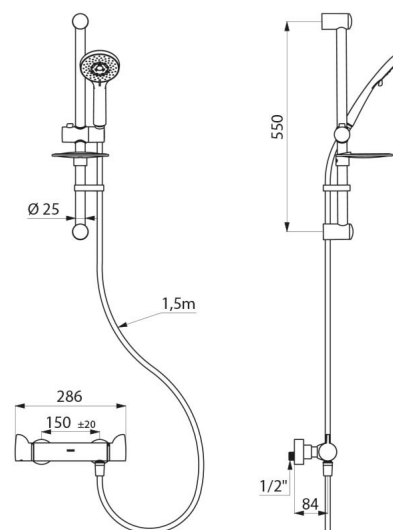

Shower kit with thermostatic mixer

Ref. H9741SKIT

Shower kit with thermostatic mixer

2024 UK public price excluding VAT: £409.99

DESCRIPTION

Shower kit with thermostatic mixer - Ref. H9741SKIT

Shower riser rail with thermostatic dual control mixer.
 Shower kit with SECURITHERM thermostatic shower mixer.
 Mixer with anti-scalding failsafe: shuts off automatically if cold water supply fails.
 Prevents cold showers: shuts off automatically if hot water supply fails.
 Securitouch thermal insulation prevents burns.
 Scale-resistant thermostatic cartridge adjusts the temperature.
 ¼-turn ceramic valve head adjusts the flow rate.
 Temperature control from 25°C up to 41°C.
 Double temperature limiter: 1st limiter set at 38°C, 2nd limiter set at 41°C.
 Thermal shocks are possible without removing the control knob or shutting off the cold water.
 Flow rate regulated at 9 lpm.
 Chrome-plated body and ERGO controls.
 M1/2" shower outlet.
 Filters and non-return valves integrated in the inlets, F3/4".
 Mixer with offset standard wall connectors.
 • Sliding shower head holder (ref. 813) on a chrome-plated riser rail (ref. 821) with soap dish and flexible shower hose (ref. 836T1).
 • Shower head retaining collar (ref. 830).
 Mixer ideal for healthcare facilities, retirement and care homes, hospitals and clinics
 Mixer suitable for people with reduced mobility.
 Shower kit with 30-year warranty.

Shower kit with thermostatic mixer - Ref. H9741SKIT

Connector	M1/2"
Technology	SECURITHERM Securitouch thermostatic mixer,
Depth	84mm
Length	286mm
Flow rate	9 lpm
Temperature limiter	Yes
Finish	Chrome-plated brass
Norms	ACS 
Warranty	