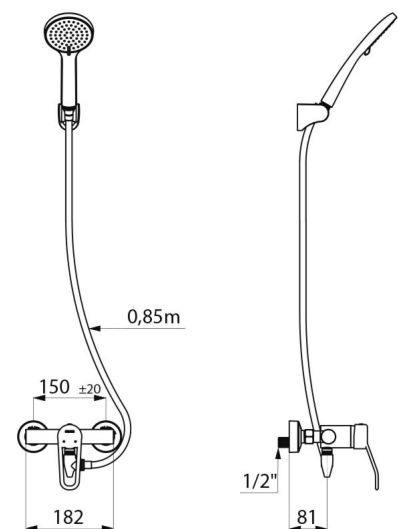

Shower kit with wall-mounted single control mechanical mixer. SECURITHERM shower kit with pressure-balancing and auto-draining device:

- Wall-mounted single control mixer with Securitouch thermal insulation to prevent burns.
- Ø 40mm pressure-balancing (EP) ceramic cartridge with pre-set maximum temperature limiter.
- Anti-scalding safety: HW flow is reduced if CW supply fails (and vice versa). Constant temperature regardless of pressure or flow rate variations in the system.
- Body with smooth interior and low water volume.
- Flow rate regulated at 9 lpm.
- Chrome-plated brass body and sculptured control lever.
- M1/2" shower outlet with integrated non-return valve.
- Mixer with offset STOP/CHECK wall connectors, M1/2" M3/4".
- Filters and non-return valves.
- Chrome-plated shower head (ref. 813) flexible shower hose (836T3) and chrome-plated, adjustable, wall-mounted support (ref. 845).
- Auto-draining device FM1/2" for installation between the flexible hose and the shower head, automatically drains the shower head and flexible hose (ref. 880).

Connector	M1/2"
Technology	SECURITHERM EP mechanical mixer
Height	188mm
Depth	182mm
Width	182mm
Flow rate	9 lpm
Temperature limiter	Yes
Finish	Chrome-plated brass

ADVANTAGES

-  HW flow rate reduced if CW fails
-  Pressure-balancing: reduces temperature variations
-  Securitouch thermal insulation prevents burns
-  Maximum hygiene: low water volume