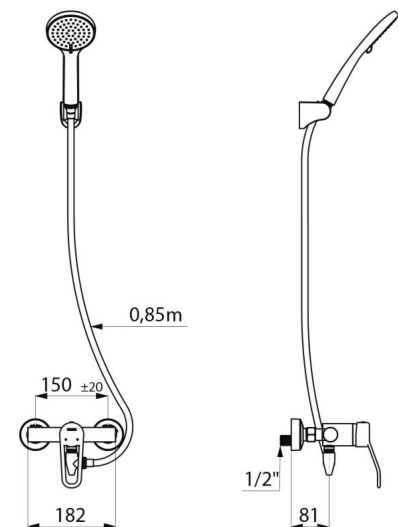

Auto-draining shower kit with mechanical pressure-balancing (EP) mixer

Ref. 2739EPHYG

Shower kit with wall-mounted single control mixer

2025 UK public price excluding VAT: £416.66

DESCRIPTION

Auto-draining shower kit with mechanical pressure-balancing (EP) mixer - Ref. 2739EPHYG

Shower kit with wall-mounted single control mechanical mixer. SECURITHERM shower kit with pressure-balancing and auto-draining device:

- Wall-mounted single control mixer with Securitouch thermal insulation to prevent burns.
- Ø 40mm pressure-balancing (EP) ceramic cartridge with pre-set maximum temperature limiter.
- Anti-scalding safety: HW flow is reduced if CW supply fails (and vice versa). Constant temperature regardless of pressure or flow rate variations in the system.
- Body with smooth interior and low water volume.
- Flow rate regulated at 9 lpm.
- Chrome-plated brass body and sculptured control lever.
- M1/2" shower outlet with integrated non-return valve.
- Mixer with offset STOP/CHECK wall connectors, M1/2" M3/4".
- Filters and non-return valves.
- Chrome-plated shower head (ref. 813) flexible shower hose (836T3) and chrome-plated, adjustable, wall-mounted support (ref. 845).
- Auto-draining device FM1/2" for installation between the flexible hose and the shower head, automatically drains the shower head and flexible hose (ref. 880).

Mixer is ideal for healthcare facilities, retirement homes, hospitals and clinics. Mixer is suitable for people with reduced mobility. Shower mixer with 30-year warranty.

TECHNICAL CHARACTERISTICS

Auto-draining shower kit with mechanical pressure-balancing (EP) mixer - Ref. 2739EPHYG