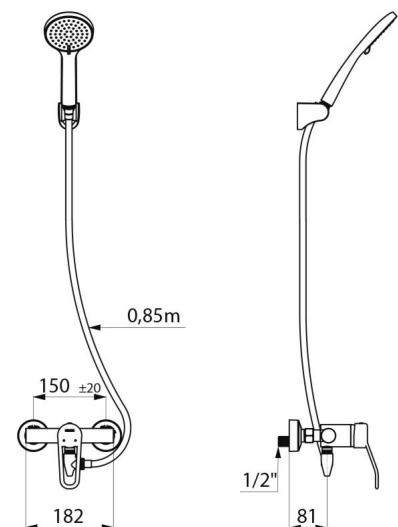

Auto-draining shower kit with mechanical pressure-balancing (EP) mixer

Ref. 2739EPHYG

Shower kit with wall-mounted single control mixer

2024 UK public price excluding VAT: £404.52

DESCRIPTION

Auto-draining shower kit with mechanical pressure-balancing (EP) mixer - Ref. 2739EPHYG

Shower kit with wall-mounted single control mechanical mixer. SECURITHERM shower kit with pressure-balancing and auto-draining device:

- Wall-mounted single control mixer with Securitouch thermal insulation to prevent burns.

Ø 40mm pressure-balancing (EP) ceramic cartridge with pre-set maximum temperature limiter.

Anti-scalding safety: HW flow is reduced if CW supply fails (and vice versa). Constant temperature regardless of pressure or flow rate variations in the system.

Body with smooth interior and low water volume.

Flow rate regulated at 9 lpm.

Chrome-plated brass body and sculptured control lever.

M1/2" shower outlet with integrated non-return valve.

Mixer with offset STOP/CHECK wall connectors, M1/2" M3/4".

Filters and non-return valves.

- Chrome-plated shower head (ref. 813) flexible shower hose (836T3) and chrome-plated, adjustable, wall-mounted support (ref. 845).
- Auto-draining device FM1/2" for installation between the flexible hose and the shower head, automatically drains the shower head and flexible hose (ref. 880).

Mixer is ideal for healthcare facilities, retirement homes, hospitals and clinics.

Mixer is suitable for people with reduced mobility.

Shower mixer with 30-year warranty.

TECHNICAL CHARACTERISTICS

Auto-draining shower kit with mechanical pressure-balancing (EP) mixer - Ref. 2739EPHYG