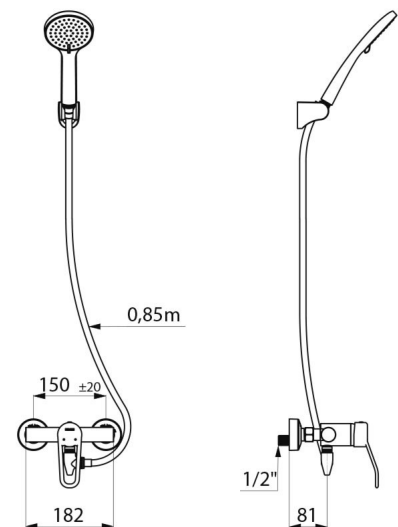

Shower kit with wall-mounted single control mechanical mixer. SECURITHERM shower kit with pressure-balancing and auto-draining device:

- Wall-mounted single control mixer with Securitouch thermal insulation to prevent burns.
- Ø 40mm pressure-balancing (EP) ceramic cartridge with pre-set maximum temperature limiter.
- Anti-scalding safety: HW flow is reduced if CW supply fails (and vice versa). Constant temperature regardless of pressure or flow rate variations in the system.
- Body with smooth interior and low water volume.
- Flow rate regulated at 9 lpm.
- Chrome-plated brass body and sculptured control lever.
- M1/2" shower outlet with integrated non-return valve.
- Mixer with offset STOP/CHECK wall connectors, M1/2" M3/4".
- Filters and non-return valves.
- Chrome-plated shower head (ref. 813) flexible shower hose (836T3) and chrome-plated, adjustable, wall-mounted support (ref. 845).
- Auto-draining device FM1/2" for installation between the flexible hose and the shower head, automatically drains the shower head and flexible hose (ref. 880).

Connector	M1/2"
Technology	SECURITHERM EP mechanical mixer
Height	188mm
Depth	182mm
Width	182mm
Flow rate	9 lpm
Temperature limiter	Yes
Finish	Chrome-plated brass

ADVANTAGES

-  HW flow rate reduced if CW fails
-  Pressure-balancing: reduces temperature variations
-  Securitouch thermal insulation prevents burns
-  Maximum hygiene: low water volume