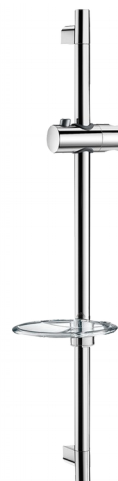

Chrome-plated shower rail

Ref. 820

With soap dish

2024 UK public price excluding VAT: £43.87

DESCRIPTION

Chrome-plated shower rail - Ref. 820

Chrome-plated stainless steel shower rail Ø 22mm, overall length 700mm with 590mm centres, can be cut to size.

- Chrome-plated sliding, adjustable, tilting shower head holder.
- Transparent soap dish.

TECHNICAL CHARACTERISTICS

Chrome-plated shower rail - Ref. 820

Length	700mm
Finish	Chrome-plated

ADVANTAGES

Easy to install

Height can be adjusted