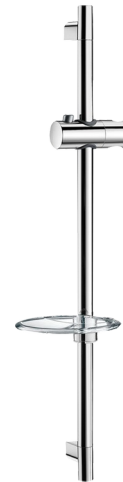

Chrome-plated shower rail

Ref. 820

With soap dish

2024 UK public price excluding VAT: £43.87

DESCRIPTION

Chrome-plated shower rail - Ref. 820

Chrome-plated stainless steel shower rail Ø 22mm, overall length 700mm with 590mm centres, can be cut to size.

- Chrome-plated sliding, adjustable, tilting shower head holder.
- Transparent soap dish.

TECHNICAL CHARACTERISTICS

Chrome-plated shower rail - Ref. 820

Length	700mm
Finish	Chrome-plated

ADVANTAGES

Easy to install

Height can be adjusted