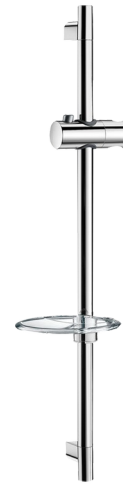

Chrome-plated shower rail

Ref. 820

With soap dish

2025 UK public price excluding VAT: **£45.18**

DESCRIPTION

Chrome-plated shower rail - Ref. 820

Chrome-plated stainless steel shower rail \varnothing 22mm, overall length 700mm with 590mm centres, can be cut to size.

- Chrome-plated sliding, adjustable, tilting shower head holder.
- Transparent soap dish.

ADVANTAGES

Easy to install

Height can be adjusted

TECHNICAL CHARACTERISTICS

Chrome-plated shower rail - Ref. 820

Length	700mm
Finish	Chrome-plated