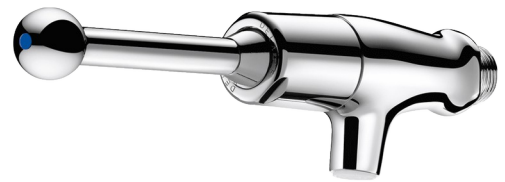

# TEMPOSTOP time flow tap

Ref. 746410

2024 UK public price excluding VAT: £87.01

## DESCRIPTION

TEMPOSTOP time flow tap - Ref. 746410

Wall-mounted lever-operated time flow tap:  
 Time flow ~7 seconds.  
 Flow rate pre-set at 3 lpm at 3 bar, can be adjusted from 1.4 to 6 lpm.  
 Scale-resistant tamperproof flow straightener.  
 Chrome-plated brass M1/2".  
 Lever-operated (soft-touch operation).  
 30-year warranty.

## ADVANTAGES

-  85% water savings
-  Chrome-plated solid brass
-  Maintenance from front without removing mixer/tap
-  Soft-touch operation: lever control

## TECHNICAL CHARACTERISTICS

TEMPOSTOP time flow tap - Ref. 746410

Connector	M1/2"
Technology	Time flow
Depth	200mm
Spout length	50mm
Flow rate	3 lpm
Norms	ACS  
Warranty	