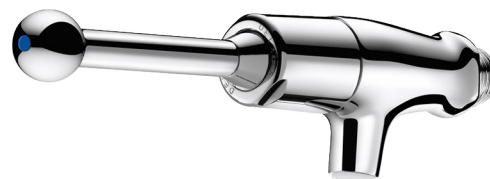

TEMPOSTOP time flow tap

Ref. 746410

2025 UK public price excluding VAT: £109.14

DESCRIPTION

TEMPOSTOP time flow tap - Ref. 746410

Wall-mounted lever-operated time flow tap:
 Time flow ~7 seconds.
 Flow rate pre-set at 3 lpm at 3 bar, can be adjusted from 1.4 to 6 lpm.
 Scale-resistant tamperproof flow straightener.
 Chrome-plated brass M1/2".
 Lever-operated (soft-touch operation).
 30-year warranty.

ADVANTAGES

-  85% water savings
-  Chrome-plated solid brass
-  Maintenance from front without removing mixer/tap
-  Soft-touch operation: lever control

TECHNICAL CHARACTERISTICS

TEMPOSTOP time flow tap - Ref. 746410

Connector	M1/2"
Technology	Time flow
Depth	200mm
Spout length	50mm
Flow rate	3 lpm
Norms	ACS  
Warranty	