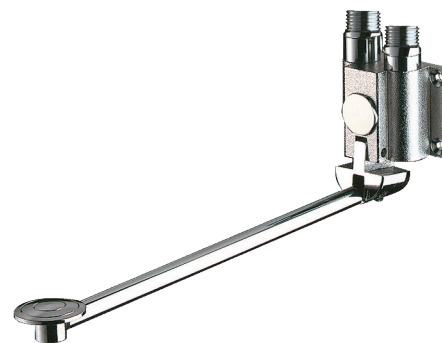

## MONOFOOT instant shut-off tap

Ref. 736102

Pedal-operated

2025 UK public price excluding VAT: £206.96

### DESCRIPTION

MONOFOOT instant shut-off tap - Ref. 736102

Foot-operated basin valve with instant flow  
 Instant automatic shut-off.  
 Pedal can be raised for cleaning the floor.  
 Adjustable pedal height.  
 Fixing with 4 screws.  
 Filter.  
 Cold or mixed water supply.  
 Wall-mounted M $\frac{1}{2}$ ".  
 30-year warranty.

### ADVANTAGES

85% water savings

Total hygiene: no manual contact

Foot-operated instant flow

### TECHNICAL CHARACTERISTICS

MONOFOOT instant shut-off tap - Ref. 736102

Connector	M1/2"
Technology	Instant
Length	300mm
Norms	ACS 
Warranty	