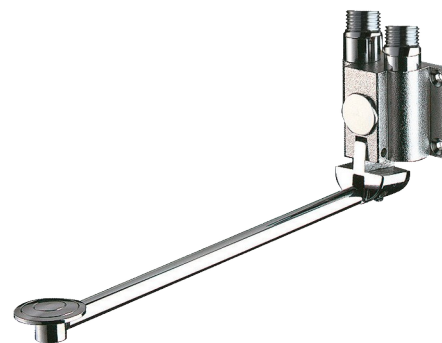

MONOFOOT instant shut-off tap

Ref. 736102

Pedal-operated

2025 UK public price excluding VAT: £206.96

DESCRIPTION

MONOFOOT instant shut-off tap - Ref. 736102

Foot-operated basin valve with instant flow
 Instant automatic shut-off.
 Pedal can be raised for cleaning the floor.
 Adjustable pedal height.
 Fixing with 4 screws.
 Filter.
 Cold or mixed water supply.
 Wall-mounted M $\frac{1}{2}$ ".
 30-year warranty.

ADVANTAGES

85% water savings

Total hygiene: no manual contact

Foot-operated instant flow

TECHNICAL CHARACTERISTICS

MONOFOOT instant shut-off tap - Ref. 736102

Connector	M1/2"
Technology	Instant
Length	300mm
Norms	ACS 
Warranty	