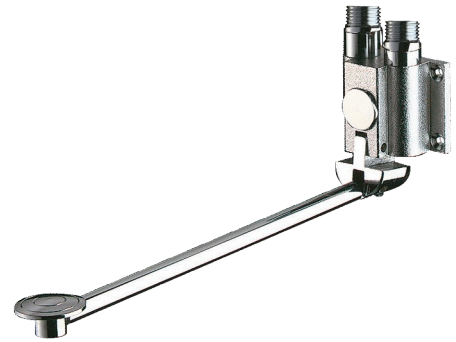

MONOFOOT instant shut-off tap

Ref. 736102

Pedal-operated

2024 UK public price excluding VAT: £200.93

DESCRIPTION

MONOFOOT instant shut-off tap - Ref. 736102

Foot-operated basin valve with instant flow
 Instant automatic shut-off.
 Pedal can be raised for cleaning the floor.
 Adjustable pedal height.
 Fixing with 4 screws.
 Filter.
 Cold or mixed water supply.
 Wall-mounted M1/2".
 30-year warranty.

ADVANTAGES

85% water savings

Total hygiene: no manual contact

Foot-operated instant flow

TECHNICAL CHARACTERISTICS

MONOFOOT instant shut-off tap - Ref. 736102

Connector	M1/2"
Technology	Instant
Length	300mm
Norms	ACS 
Warranty	