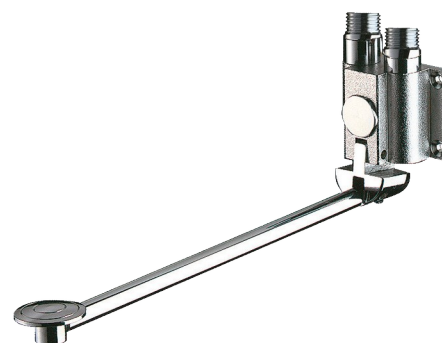

MONOFOOT instant shut-off tap

Ref. 736102

Pedal-operated

2024 UK public price excluding VAT: £200.93

DESCRIPTION

MONOFOOT instant shut-off tap - Ref. 736102

Foot-operated basin valve with instant flow
 Instant automatic shut-off.
 Pedal can be raised for cleaning the floor.
 Adjustable pedal height.
 Fixing with 4 screws.
 Filter.
 Cold or mixed water supply.
 Wall-mounted M1/2".
 30-year warranty.

ADVANTAGES

85% water savings

Total hygiene: no manual contact

Foot-operated instant flow

TECHNICAL CHARACTERISTICS

MONOFOOT instant shut-off tap - Ref. 736102

Connector	M1/2"
Technology	Instant
Length	300mm
Norms	ACS 
Warranty	