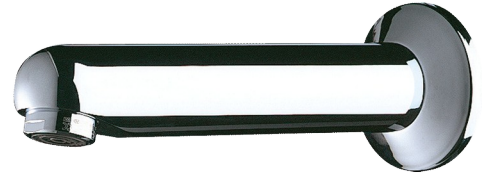

Fixed spout with plate

Ref. 947151

L. 120mm

2024 UK public price excluding VAT: £123.08

DESCRIPTION

Fixed spout with plate - Ref. 947151

Spout Ø 32mm, M1/2".

L. 120mm.

For cross wall installation for walls ≤ 165mm, with anti-rotating pin.

Threaded rod can be cut-to-size.

Chrome-plated solid brass.

Scale-resistant flow straightener pre-set at 3 lpm.

30-year warranty.

ADVANTAGES

3 lpm

Cross wall installation

TECHNICAL CHARACTERISTICS

Fixed spout with plate - Ref. 947151

Connector	M1/2"
Length	165mm
Spout length	120mm
Flow rate	3 lpm
Norms	ACS  WRAS 
Warranty	