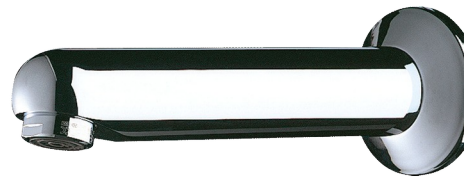

Fixed spout with plate

Ref. 947151

L.120mm

2024 UK public price excluding VAT: £123.08

DESCRIPTION

Fixed spout with plate - Ref. 947151

Spout Ø 32mm, M1/2".

L. 120mm.

For cross wall installation for walls ≤ 165mm, with anti-rotating pin.

Threaded rod can be cut-to-size.

Chrome-plated solid brass.

Scale-resistant flow straightener pre-set at 3 lpm.

30-year warranty.

ADVANTAGES

3 lpm

Cross wall installation

TECHNICAL CHARACTERISTICS

Fixed spout with plate - Ref. 947151

Connector	M1/2"
Length	165mm
Spout length	120mm
Flow rate	3 lpm
Norms	ACS  WRAS 
Warranty	