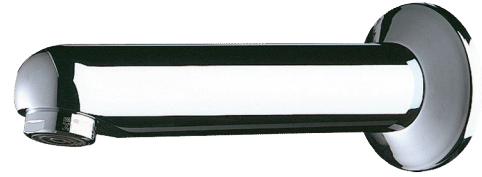

# Fixed spout with plate

Ref. 947151

L.120mm

2024 UK public price excluding VAT: **£123.08**

## DESCRIPTION

Fixed spout with plate - Ref. 947151

Spout Ø 32mm, M1/2".

L. 120mm.

For cross wall installation for walls ≤ 165mm, with anti-rotating pin.

Threaded rod can be cut-to-size.

Chrome-plated solid brass.

Scale-resistant flow straightener pre-set at 3 lpm.

30-year warranty.

## TECHNICAL CHARACTERISTICS

Fixed spout with plate - Ref. 947151

Connector	M1/2"
Length	165mm
Spout length	120mm
Flow rate	3 lpm
Norms	ACS  
Warranty	