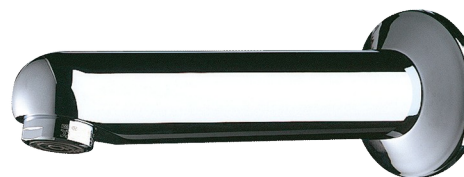

Fixed spout with plate

Ref. 947151

L.120mm

2025 UK public price excluding VAT: £126.79

DESCRIPTION

Fixed spout with plate - Ref. 947151

Spout Ø 32mm, M1/2".

L. 120mm.

For cross wall installation for walls ≤ 165mm, with anti-rotating pin.

Threaded rod can be cut-to-size.

Chrome-plated solid brass.

Scale-resistant flow straightener pre-set at 3 lpm.

30-year warranty.

ADVANTAGES

3 lpm

Cross wall installation

TECHNICAL CHARACTERISTICS

Fixed spout with plate - Ref. 947151

Connector	M1/2"
Length	165mm
Spout length	120mm
Flow rate	3 lpm
Norms	ACS  WRAS 
Warranty	