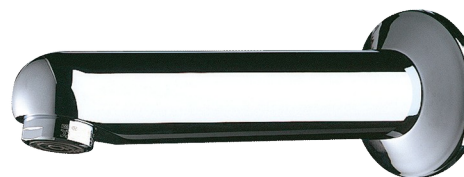

## Fixed spout with plate

Ref. 947151

L.120mm

2025 UK public price excluding VAT: £126.79

### DESCRIPTION

Fixed spout with plate - Ref. 947151

Spout Ø 32mm, M1/2".

L. 120mm.

For cross wall installation for walls ≤ 165mm, with anti-rotating pin.

Threaded rod can be cut-to-size.

Chrome-plated solid brass.

Scale-resistant flow straightener pre-set at 3 lpm.

30-year warranty.

### TECHNICAL CHARACTERISTICS

Fixed spout with plate - Ref. 947151

Connector	M1/2"
Length	165mm
Spout length	120mm
Flow rate	3 lpm
Norms	ACS  WRAS
Warranty	
Repairability	