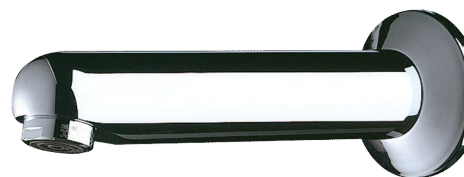

Fixed spout with plate

Ref. 947157

L. 170mm

2024 UK public price excluding VAT: £148.21

DESCRIPTION

Fixed spout with plate - Ref. 947157

Spout Ø 32mm, M½".

L. 170mm.

For cross wall installation for walls ≤ 165mm, with anti-rotating pin.

Threaded rod can be cut-to-size.

Chrome-plated solid brass.

Scale-resistant flow straightener regulated at 3 lpm.

30-year warranty.

ADVANTAGES

3 lpm

Cross wall installation

TECHNICAL CHARACTERISTICS

Fixed spout with plate - Ref. 947157

Connector	M½"
Length	165mm
Spout length	170mm
Flow rate	3 lpm
Norms	ACS  
Warranty	