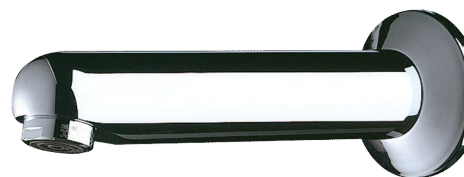

## Fixed spout with plate

Ref. 947157

L. 170mm

2025 UK public price excluding VAT: £152.66

### DESCRIPTION

Fixed spout with plate - Ref. 947157

Spout Ø 32mm, M½".

L. 170mm.

For cross wall installation for walls ≤ 165mm, with anti-rotating pin.

Threaded rod can be cut-to-size.

Chrome-plated solid brass.

Scale-resistant flow straightener regulated at 3 lpm.

30-year warranty.

### TECHNICAL CHARACTERISTICS

Fixed spout with plate - Ref. 947157

Connector	M½"
Length	165mm
Spout length	170mm
Flow rate	3 lpm
Norms	ACS  
Warranty	
Repairability	