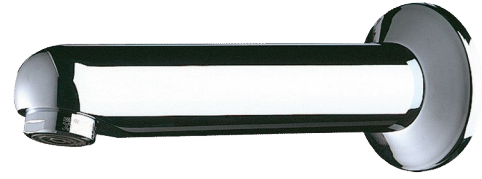

Fixed spout with plate

Ref. 947157

L. 170mm

2024 UK public price excluding VAT: **£148.21**

DESCRIPTION

Fixed spout with plate - Ref. 947157

Spout Ø 32mm, M½".

L. 170mm.

For cross wall installation for walls ≤ 165mm, with anti-rotating pin.

Threaded rod can be cut-to-size.

Chrome-plated solid brass.

Scale-resistant flow straightener regulated at 3 lpm.

30-year warranty.

ADVANTAGES

3 lpm

Cross wall installation

TECHNICAL CHARACTERISTICS

Fixed spout with plate - Ref. 947157

Connector	M½"
Length	165mm
Spout length	170mm
Flow rate	3 lpm
Norms	ACS  WRAS 
Warranty	