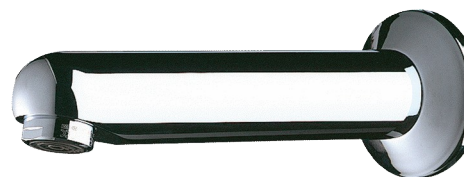

Fixed spout with plate

Ref. 947135

L. 120mm

2024 UK public price excluding VAT: **£88.82**

DESCRIPTION

Fixed spout with plate - Ref. 947135

Wall-mounted spout Ø 32mm, M½".
 L. 120mm.
 Chrome-plated solid brass.
 Flow straightener regulated at 3 lpm.
 30-year warranty.

ADVANTAGES

3 lpm

Chrome-plated solid brass

TECHNICAL CHARACTERISTICS

Fixed spout with plate - Ref. 947135

Connector	M½"
Length	120mm
Flow rate	3 lpm
Norms	ACS  WRAS 
Warranty	