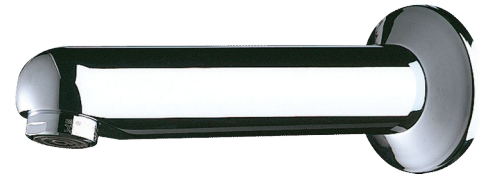

Fixed spout with plate

Ref. 947135

L. 120mm

2025 UK public price excluding VAT: £92.37

DESCRIPTION

Fixed spout with plate - Ref. 947135

Wall-mounted spout Ø 32mm, M½".
L. 120mm.
Chrome-plated solid brass.
Flow straightener regulated at 3 lpm.
30-year warranty.

ADVANTAGES

3 lpm

Chrome-plated solid brass

TECHNICAL CHARACTERISTICS

Fixed spout with plate - Ref. 947135

Connector	M½"
Length	120mm
Flow rate	3 lpm
Norms	ACS  WRAS
Warranty	