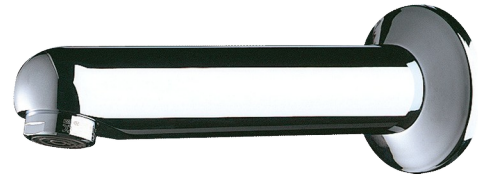

Fixed spout with plate

Ref. 947135

L. 120mm

2025 UK public price excluding VAT: £92.37

DESCRIPTION

Fixed spout with plate - Ref. 947135

Wall-mounted spout Ø 32mm, M½".
L. 120mm.
Chrome-plated solid brass.
Flow straightener regulated at 3 lpm.
30-year warranty.

ADVANTAGES

3 lpm

Chrome-plated solid brass

TECHNICAL CHARACTERISTICS

Fixed spout with plate - Ref. 947135

Connector	M½"
Length	120mm
Flow rate	3 lpm
Norms	ACS  
Warranty	