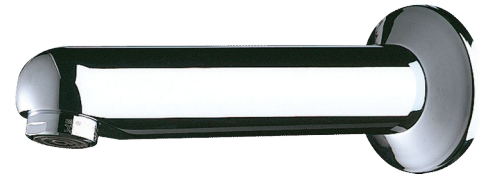

## Fixed spout with plate

Ref. 947135

L. 120mm

2025 UK public price excluding VAT: £92.37

### DESCRIPTION

Fixed spout with plate - Ref. 947135

Wall-mounted spout Ø 32mm, M½".  
L. 120mm.  
Chrome-plated solid brass.  
Flow straightener regulated at 3 lpm.  
30-year warranty.

### ADVANTAGES

3 lpm

Chrome-plated solid brass

### TECHNICAL CHARACTERISTICS

Fixed spout with plate - Ref. 947135

|           |  |
|-----------|--|
| Connector | M½"  |
| Length    | 120mm  |
| Flow rate | 3 lpm  |
| Norms     | ACS  WRAS |
| Warranty  |           |