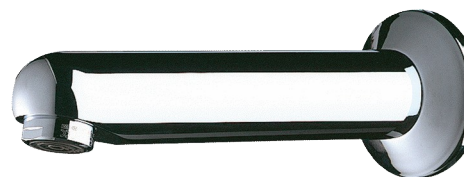

# Fixed spout with plate

Ref. 947135

L. 120mm

2024 UK public price excluding VAT: **£88.82**

## DESCRIPTION

Fixed spout with plate - Ref. 947135

Wall-mounted spout Ø 32mm, M½".  
 L. 120mm.  
 Chrome-plated solid brass.  
 Flow straightener regulated at 3 lpm.  
 30-year warranty.

## ADVANTAGES

3 lpm

Chrome-plated solid brass

## TECHNICAL CHARACTERISTICS

Fixed spout with plate - Ref. 947135

Connector	M½"
Length	120mm
Flow rate	3 lpm
Norms	ACS  
Warranty	