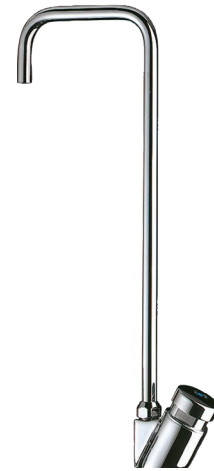

## Swan neck tap

Ref. 311QU1

For water fountains

2025 UK public price excluding VAT: £124.41

### DESCRIPTION

Swan neck tap - Ref. 311QU1

Swan neck tap for water fountains:  
 Instant shut-off.  
 Adjustable flow rate.  
 Chrome-plated brass body and stainless steel spout.  
 Connection M3/8".  
 30-year warranty.

### TECHNICAL CHARACTERISTICS

Swan neck tap - Ref. 311QU1

Connector	M3/8"
Technology	instant
Drop height	250mm
Spout length	90mm
Norms	ACS  
Warranty	