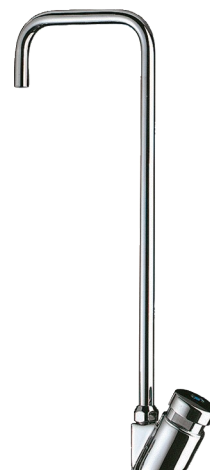

Swan neck tap

Ref. 311QU1

For water fountains

2024 UK public price excluding VAT: £120.78

DESCRIPTION

Swan neck tap - Ref. 311QU1

Swan neck tap for water fountains:
 Instant shut-off.
 Adjustable flow rate.
 Chrome-plated brass body and stainless steel spout.
 Connection M3/8".
 30-year warranty.

ADVANTAGES

Instant flow

Adjustable flow rate

TECHNICAL CHARACTERISTICS

Swan neck tap - Ref. 311QU1

Connector	M3/8"
Technology	instant
Drop height	250mm
Spout length	90mm
Norms	ACS  
Warranty	