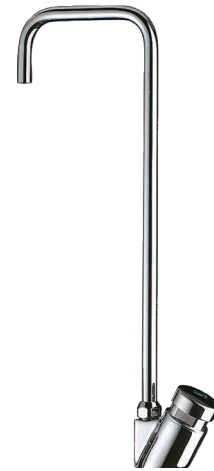

Swan neck tap

Ref. 311QU1

For water fountains

2024 UK public price excluding VAT: £120.78

DESCRIPTION

Swan neck tap - Ref. 311QU1

Swan neck tap for water fountains:
 Instant shut-off.
 Adjustable flow rate.
 Chrome-plated brass body and stainless steel spout.
 Connection M3/8".
 30-year warranty.

ADVANTAGES

Instant flow

Adjustable flow rate

TECHNICAL CHARACTERISTICS

Swan neck tap - Ref. 311QU1

Connector	M3/8"
Technology	instant
Drop height	250mm
Spout length	90mm
Norms	ACS  
Warranty	