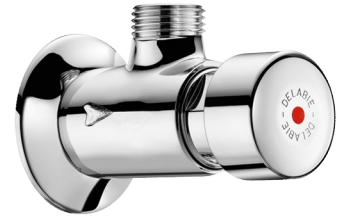

TEMPOSTOP time flow shower valve

Ref. 748000

Time flow

2024 UK public price excluding VAT: £83.25

DESCRIPTION

TEMPOSTOP time flow shower valve - Ref. 748000

Time flow shower valve for exposed installation:
 TEMPOSTOP M1/2" time flow valve for mixed water supply.
 For wall-mounted exposed installation.
 Angled for recessed inlet.
 Time flow ~15 seconds.
 Flow rate pre-set at 9 lpm at 3 bar, can be adjusted.
 Chrome-plated solid brass body and push-button.
 30-year warranty.

ADVANTAGES

System tested to over 500,000 operations

Chrome-plated solid brass

TECHNICAL CHARACTERISTICS

TEMPOSTOP time flow shower valve - Ref. 748000

Connector	1/2"
Technology	Time flow
Flow rate	9 lpm
Norms	ACS  
Warranty	