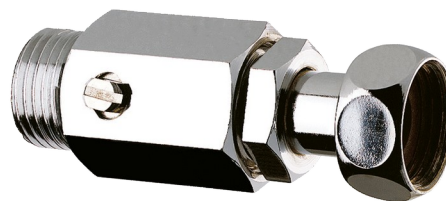

In-line STOP union

Ref. 825215

With stopcock and retractable screw

2025 UK public price excluding VAT: £36.71

DESCRIPTION

In-line STOP union - Ref. 825215

Integrated stopcock.
 Nickel-plated brass.
 Retractable screw.
 MF1/2".
 L.70mm.
 30-year warranty.

ADVANTAGES

Universal

Nickel-plated brass

TECHNICAL CHARACTERISTICS

In-line STOP union - Ref. 825215

| | |
|-----------|---|
| Connector | MF1/2" |
| Length | 70mm |
| Norms | ACS  |
| Warranty |  |