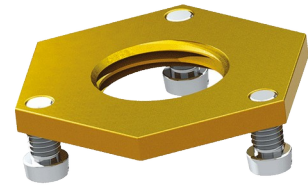

Back-nut

Ref. 826315

with 3 screws

2025 UK public price excluding VAT: **£10.78**

DESCRIPTION

Back-nut - Ref. 826315

Rough brass back-nut F1/2".
 For cross wall control 1/2".
 Reinforced clamp behind wall or beneath the washbasin.
 3 stainless steel screws.
 Supplied with sealing washer Ø 44mm.
 30-year warranty.

ADVANTAGES

Chrome-plated brass

TECHNICAL CHARACTERISTICS

Back-nut - Ref. 826315

Connector	F1/2"
Height	4mm
Warranty	