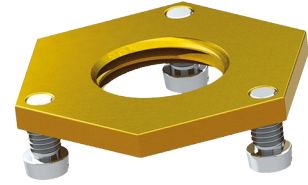

Back-nut

Ref. 826315

with 3 screws

2025 UK public price excluding VAT: **£10.78**

DESCRIPTION

Back-nut - Ref. 826315

Rough brass back-nut F1/2".
 For cross wall control 1/2".
 Reinforced clamp behind wall or beneath the washbasin.
 3 stainless steel screws.
 Supplied with sealing washer Ø 44mm.
 30-year warranty.

ADVANTAGES

Chrome-plated brass

TECHNICAL CHARACTERISTICS

Back-nut - Ref. 826315

| | |
|-----------|---|
| Connector | F1/2" |
| Height | 4mm |
| Warranty |  |