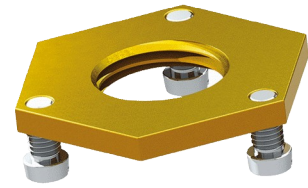

Back-nut

Ref. 826315

with 3 screws

2024 UK public price excluding VAT: **£10.47**

DESCRIPTION

Back-nut - Ref. 826315

Rough brass back-nut F1/2".
 For cross wall control 1/2".
 Reinforced clamp behind wall or beneath the washbasin.
 3 stainless steel screws.
 Supplied with sealing washer Ø 44mm.
 30-year warranty.

ADVANTAGES

Chrome-plated brass

TECHNICAL CHARACTERISTICS

Back-nut - Ref. 826315

Connector	F1/2"
Height	4mm
Warranty	