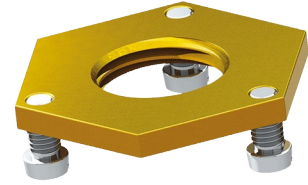

Back-nut

Ref. 826315

with 3 screws

2025 UK public price excluding VAT: **£10.78**

DESCRIPTION

Back-nut - Ref. 826315

Rough brass back-nut F1/2".
 For cross wall control 1/2".
 Reinforced clamp behind wall or beneath the washbasin.
 3 stainless steel screws.
 Supplied with sealing washer Ø 44mm.
 30-year warranty.

ADVANTAGES

Chrome-plated brass

TECHNICAL CHARACTERISTICS

Back-nut - Ref. 826315

Connector	F1/2"
Height	4mm
Warranty	