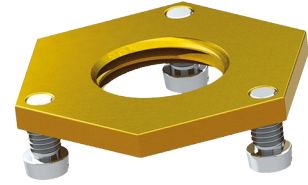

### DESCRIPTION

Back-nut - Ref. 826315

Rough brass back-nut F1/2".  
 For cross wall control 1/2".  
 Reinforced clamp behind wall or beneath the washbasin.  
 3 stainless steel screws.  
 Supplied with sealing washer Ø 44mm.  
 30-year warranty.

### ADVANTAGES

Chrome-plated brass

### TECHNICAL CHARACTERISTICS

Back-nut - Ref. 826315

Connector	F1/2"
Height	4mm
Warranty	