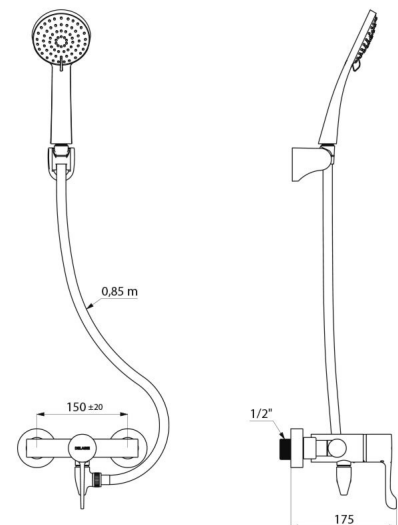

ADVANTAGES

- Sequential: opens/closes with cold water
- Maximum hygiene: no non-return valves
- SECURITHERM: optimal anti-scalding safety
- Thermostatic: complete temperature stability