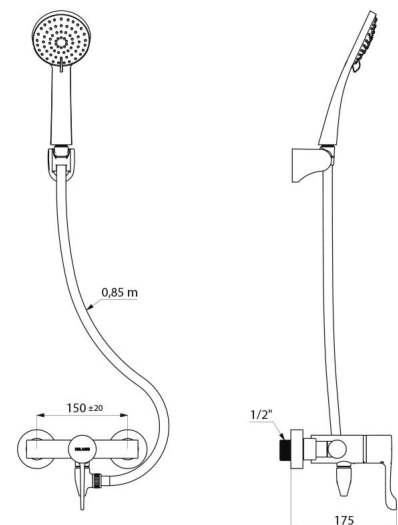

Auto-draining shower kit with thermostatic mixer

Ref. H9630SHYG

Thermostatic sequential mixer with no non-return valves

2025 UK public price excluding VAT: £426.82

DESCRIPTION

Auto-draining shower kit with thermostatic mixer - Ref. H9630SHYG

SECURITHERM thermostatic sequential shower kit with auto-draining device.

- Mixer with scale-resistant, thermostatic sequential cartridge: Thermostatic sequential mixer: opens and closes with cold water. Mixer with no non-return valves on the inlets (reduces bacterial proliferation). No risk of cross flow between hot and cold water. Sequential mixer with anti-scalding failsafe: shuts off automatically if cold or hot water supply fails. Securitouch thermal insulation prevents burns. Temperature control from cold water up to 39°C with maximum temperature limiter set at 39°C. Thermal shocks are possible. Body with smooth interior and low water volume. Flow rate regulated at 9 lpm. Chrome plated brass body and Hygiene lever L. 100mm. M1/2" bottom shower outlet. Wall-mounted mixer with 2 standard offset M1/2" M3/4" connectors. Mixer ideal for healthcare facilities, retirement and care homes, hospitals and clinics.
- Shower head (ref. 813) with flexible shower hose (ref. 836T3) and adjustable, chrome-plated wall-mounted support (ref. 845).
- Auto-draining device FM1/2" for installation between the flexible hose and the shower head, automatically drains the shower head and flexible hose (reduces bacterial development) (ref. 880).

Suitable for people with reduced mobility.
30-year warranty.

TECHNICAL CHARACTERISTICS

Auto-draining shower kit with thermostatic mixer - Ref. H9630SHYG