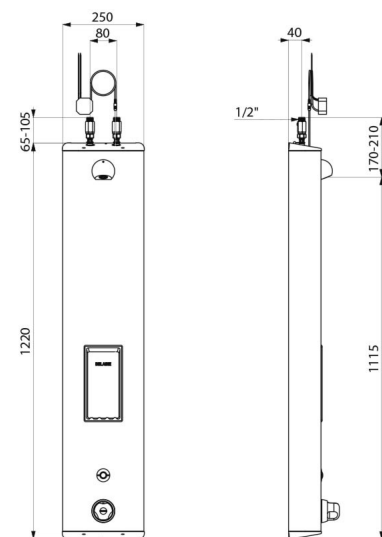

Electronic thermostatic shower panel:
Large stainless steel panel for wall-mounted, exposed installation.
Top inlet via in-line stopcocks M $\frac{1}{2}$ ".
SECURITHERM thermostatic mixer.
Adjustable temperature control from cold water up to 38°C with 1st limiter set at 38°C and 2nd limiter set at 41°C.
Anti-scalding failsafe: automatic shut-off if cold water fails.
Anti-cold showers function: automatic shut-off if hot water fails.
Thermal shocks are possible.
Mains supply 230/6V.
Shower starts when electronic push-button is pressed.
Shuts off voluntarily or automatically after ~60 seconds.
Duty flush (~60 seconds every 24 hours after the last use).
Flow rate 6 lpm at 3 bar, can be adjusted, rain-effect spray.
Chrome-plated, tamperproof, scale-resistant ROUND shower head with automatic flow rate regulation.
Integrated soap dish.
Concealed fixings.
Filters and non-return valves.
Suitable for people with reduced mobility.
30-year warranty.

TECHNICAL CHARACTERISTICS

SECURITHERM shower panel - Ref. 792504

Supply	230/6V mains supply
Connector	M$\frac{1}{2}$"
Technology	Electronic
Height	1220mm
Depth	100mm
Width	250mm
Flow rate	6 lpm
Temperature limiter	Thermostatic
Finish	Stainless steel
Norms	ACS

ADVANTAGES

- Exceptional water savings: 80%
- Anti-bacterial proliferation duty flush
- Thermostatic temperature regulation
- Instant shut-off if cold water fails