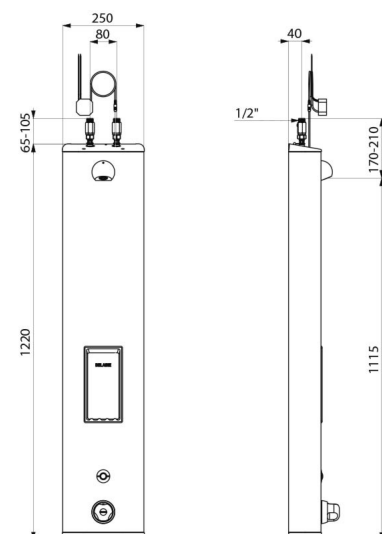

SECURITHERM shower panel - Ref. 792504

Electronic thermostatic shower panel:
Large stainless steel panel for wall-mounted, exposed installation.
Top inlet via in-line stopcocks M½".
SECURITHERM thermostatic mixer.
Adjustable temperature control from cold water up to 38°C with 1st limiter set at 38°C and 2nd limiter set at 41°C.
Anti-scalding failsafe: automatic shut-off if cold water fails.
Anti-cold showers function: automatic shut-off if hot water fails.
Thermal shocks are possible.
Mains supply 230/6V.
Shower starts when electronic push-button is pressed.
Shuts off voluntarily or automatically after ~60 seconds.
Duty flush (~60 seconds every 24 hours after the last use).
Flow rate 6 lpm at 3 bar, can be adjusted, rain-effect spray.
Chrome-plated, tamperproof, scale-resistant ROUND shower head with automatic flow rate regulation.
Integrated soap dish.
Concealed fixings.
Filters and non-return valves.
Suitable for people with reduced mobility.
30-year warranty.

TECHNICAL CHARACTERISTICS

SECURITHERM shower panel - Ref. 792504

Supply	230/6V mains supply
Connector	M½"
Technology	Electronic
Height	1220mm
Depth	100mm
Width	250mm
Flow rate	6 lpm
Temperature limiter	Thermostatic
Finish	Stainless steel
Norms	ACS

ADVANTAGES

- Exceptional water savings: 80%
- Anti-bacterial proliferation duty flush
- Thermostatic temperature regulation
- Instant shut-off if cold water fails