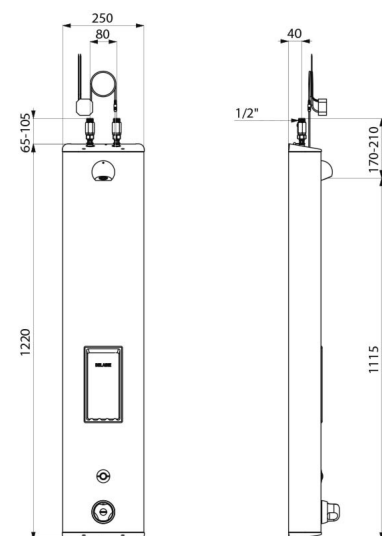

2024 UK public price excluding VAT: £1,338.56

DESCRIPTION

SECURITHERM shower panel - Ref. 792504

Electronic thermostatic shower panel:
Large stainless steel panel for wall-mounted, exposed installation.
Top inlet via in-line stopcocks M½".
SECURITHERM thermostatic mixer.
Adjustable temperature control from cold water up to 38°C with 1st limiter set at 38°C and 2nd limiter set at 41°C.
Anti-scalding failsafe: automatic shut-off if cold water fails.
Anti-cold showers function: automatic shut-off if hot water fails.
Thermal shocks are possible.
Mains supply 230/6V.
Shower starts when electronic push-button is pressed.
Shuts off voluntarily or automatically after ~60 seconds.
Duty flush (~60 seconds every 24 hours after the last use).
Flow rate 6 lpm at 3 bar.
Chrome-plated, tamperproof, scale-resistant ROUND shower head with automatic flow rate regulation.
Integrated soap dish.
Concealed fixings.
Filters and non-return valves.
Suitable for people with reduced mobility.
30-year warranty.

TECHNICAL CHARACTERISTICS

SECURITHERM shower panel - Ref. 792504

Supply	230/6V mains supply
Connector	M½"
Technology	Electronic
Height	1220mm
Depth	100mm
Width	250mm
Flow rate	6 lpm
Temperature limiter	Thermostatic
Finish	Stainless steel
Norms	ACS

ADVANTAGES

- 80% water savings
- Anti-bacterial proliferation duty flush
- Thermostatic temperature regulation
- Instant shut-off if cold water fails