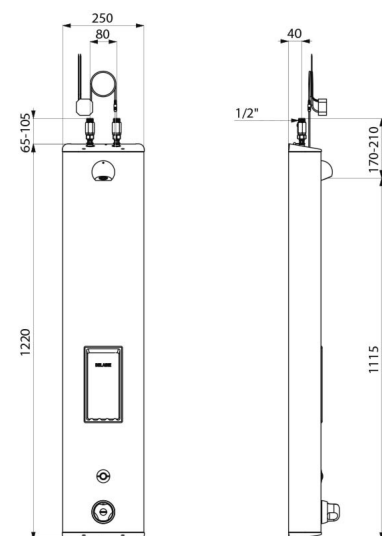

SECURITHERM shower panel - Ref. 792504

Electronic thermostatic shower panel:
Large stainless steel panel for wall-mounted, exposed installation.
Top inlet via in-line stopcocks M½".
SECURITHERM thermostatic mixer.
Adjustable temperature control from cold water up to 38°C with 1st limiter set at 38°C and 2nd limiter set at 41°C.
Anti-scalding failsafe: automatic shut-off if cold water fails.
Anti-cold showers function: automatic shut-off if hot water fails.
Thermal shocks are possible.
Mains supply 230/6V.
Shower starts when electronic push-button is pressed.
Shuts off voluntarily or automatically after ~60 seconds.
Duty flush (~60 seconds every 24 hours after the last use).
Flow rate 6 lpm at 3 bar, can be adjusted, rain-effect spray.
Chrome-plated, tamperproof, scale-resistant ROUND shower head with automatic flow rate regulation.
Integrated soap dish.
Concealed fixings.
Filters and non-return valves.
Suitable for people with reduced mobility.
30-year warranty.

TECHNICAL CHARACTERISTICS

SECURITHERM shower panel - Ref. 792504

Supply	230/6V mains supply
Connector	M½"
Technology	Electronic
Height	1220mm
Depth	100mm
Width	250mm
Flow rate	6 lpm
Temperature limiter	Thermostatic
Finish	Stainless steel
Norms	ACS

ADVANTAGES

- Exceptional water savings: 80%
- Anti-bacterial proliferation duty flush
- Thermostatic temperature regulation
- Instant shut-off if cold water fails