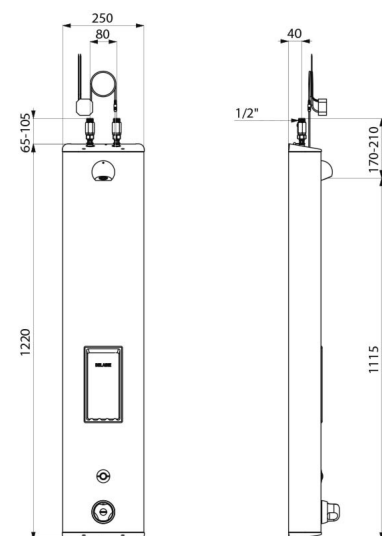

DESCRIPTION

SECURITHERM shower panel - Ref. 792504

Electronic thermostatic shower panel:
Large stainless steel panel for wall-mounted, exposed installation.
Top inlet via in-line stopcocks M $\frac{1}{2}$ ".
SECURITHERM thermostatic mixer.
Adjustable temperature control from cold water up to 38°C with 1st limiter set at 38°C and 2nd limiter set at 41°C.
Anti-scalding failsafe: automatic shut-off if cold water fails.
Anti-cold showers function: automatic shut-off if hot water fails.
Thermal shocks are possible.
Mains supply 230/6V.
Shower starts when electronic push-button is pressed.
Shuts off voluntarily or automatically after ~60 seconds.
Duty flush (~60 seconds every 24 hours after the last use).
Flow rate 6 lpm at 3 bar.
Chrome-plated, tamperproof, scale-resistant ROUND shower head with automatic flow rate regulation.
Integrated soap dish.
Concealed fixings.
Filters and non-return valves.
Suitable for people with reduced mobility.
30-year warranty.

TECHNICAL CHARACTERISTICS

SECURITHERM shower panel - Ref. 792504

Supply	230/6V mains supply
Connector	M$\frac{1}{2}$"
Technology	Electronic
Height	1220mm
Depth	100mm
Width	250mm
Flow rate	6 lpm
Temperature limiter	Thermostatic
Finish	Stainless steel
Norms	ACS

ADVANTAGES

- 80% water savings
- Anti-bacterial proliferation duty flush
- Thermostatic temperature regulation
- Instant shut-off if cold water fails