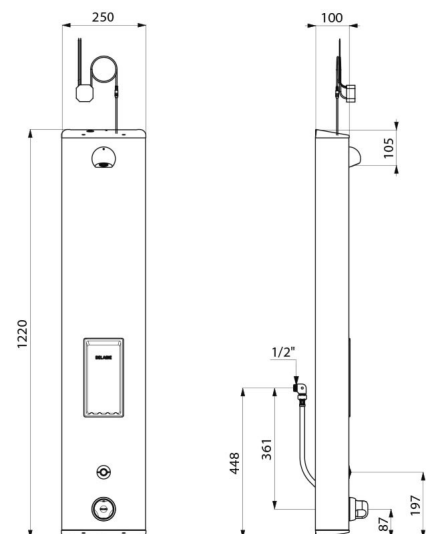

SECURITHERM shower panel

Ref. 792514

Electronic mains supply thermostatic

2024 UK public price excluding VAT: £1,338.56

DESCRIPTION

SECURITHERM shower panel - Ref. 792514

Electronic thermostatic shower panel:
 Large stainless steel panel for wall-mounted, exposed installation.
 Concealed inlet via flexibles M $\frac{1}{2}$ ".
 SECURITHERM thermostatic mixer.
 Adjustable temperature control from cold water up to 38°C with 1st limiter set at 38°C and 2nd limiter set at 41°C.
 Anti-scalding failsafe: automatic shut-off if cold water fails.
 Anti-cold showers function: automatic shut-off if hot water fails.
 Thermal shocks are possible.
 Mains supply 230/6V.
 Shower starts when electronic push-button is pressed.
 Shuts off voluntarily or automatically after ~60 seconds.
 Duty flush (~60 seconds every 24 hours after the last use).
 Flow rate 6 lpm at 3 bar.
 Chrome-plated, tamperproof, scale-resistant ROUND shower head with automatic flow rate regulation.
 Integrated soap dish.
 Filters and non-return valves.
 Stopcocks M $\frac{1}{2}$ ".
 Concealed fixings.
 Suitable for people with reduced mobility.
 30-year warranty.

Supply	230/6V mains supply
Connector	M $\frac{1}{2}$ "
Technology	Electronic
Height	1220mm
Depth	100mm
Width	250mm
Flow rate	6 lpm
Temperature limiter	Thermostatic
Finish	Stainless steel
Norms	ACS   

Warranty